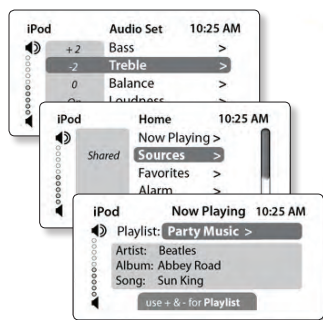

Musical Conductor

The grayscale LCD screen displays valuable information such as Playlist, Channel, Station, Artist, Song Title, Genre and more, all in real time. It supports custom names for presets, banks, themes and sources for a truly personal touch.